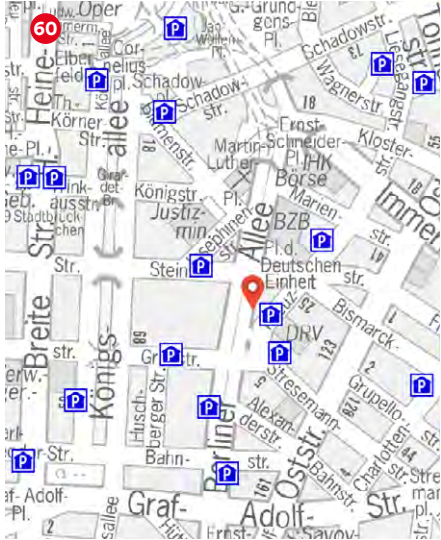

**WorkRepublic
Coworking Business Center**

Düsseldorf Mitte
Berliner Allee 26
40212 Düsseldorf
+49 211 972 641 40
sales@workrepublic.de
www.workrepublic.de

**Servicezeiten
Service times**

Mo–Fr 9:00 – 18:00 h

DE	EN	
Standorte	Locations	Interational
Einzelbüros	Individual offices	
Einzelarbeitsplätze im Coworking-Bereich	Individual workstations in co-working area	✓
Teambüros	Team offices	✓
Besprechungsräume	Meeting rooms	✓
Eventräume/-flächen	Event rooms/spaces	✓
Eigene postalische Adresse	Own postal address	✓
Sekretariatsservice	Secretarial service	✓
Küche	Kitchen	✓
Getränke	Drinks	✓
Eigene Parkplätze	Dedicated parking spaces	✓
Mindestmietzeit	Minimum rental period	
Zugangszeiten	Access times	24/7
Regelmäßige Veranstaltungen oder Workshops	Regular events or workshops	
Regelmäßige Angebote speziell für Startups	Regular offers especially for start-ups