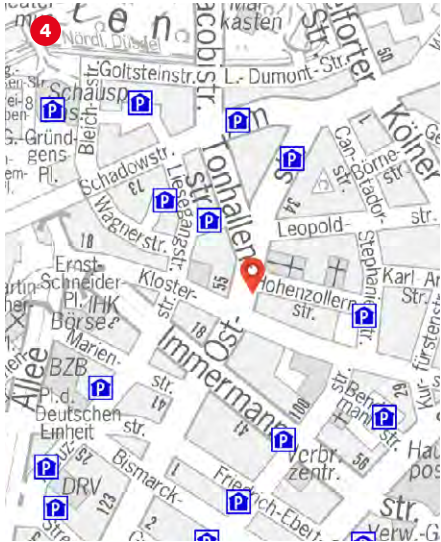

ABD Business Center

Oststraße 54
40211 Düsseldorf
+49 211 740 730
info@a-b-d.de
www.a-b-d.de

Servicezeiten

Service times
Mo–Do 9 – 17 h
Fr 9 – 16 h

DE Zusätzliche Informationen

Regelmäßige Workshops zu unternehmensspezifischen Themen wie Datensicherheit, Marketing und Gebrauchsmusterschutz.

EN Additional Information

Regular workshops on topics of interest to entrepreneurs such as data security, marketing and legal protection of registered designs.

DE	EN	
Standorte	Locations	Lokal
Einzelbüros	Individual offices	✓
Einzelarbeitsplätze im Coworking-Bereich	Individual workstations in co-working area	
Teambüros	Team offices	✓
Besprechungsräume	Meeting rooms	✓
Eventräume/-flächen	Event rooms/spaces	✓
Eigene postalische Adresse	Own postal address	✓
Sekretariatsservice	Secretarial service	✓
Küche	Kitchen	✓
Getränke	Drinks	✓
Eigene Parkplätze	Dedicated parking spaces	✓
Mindestmietzeit	Minimum rental period	
Zugangszeiten	Access times	24/7
Regelmäßige Veranstaltungen oder Workshops	Regular events or workshops	✓
Regelmäßige Angebote speziell für Startups	Regular offers especially for start-ups